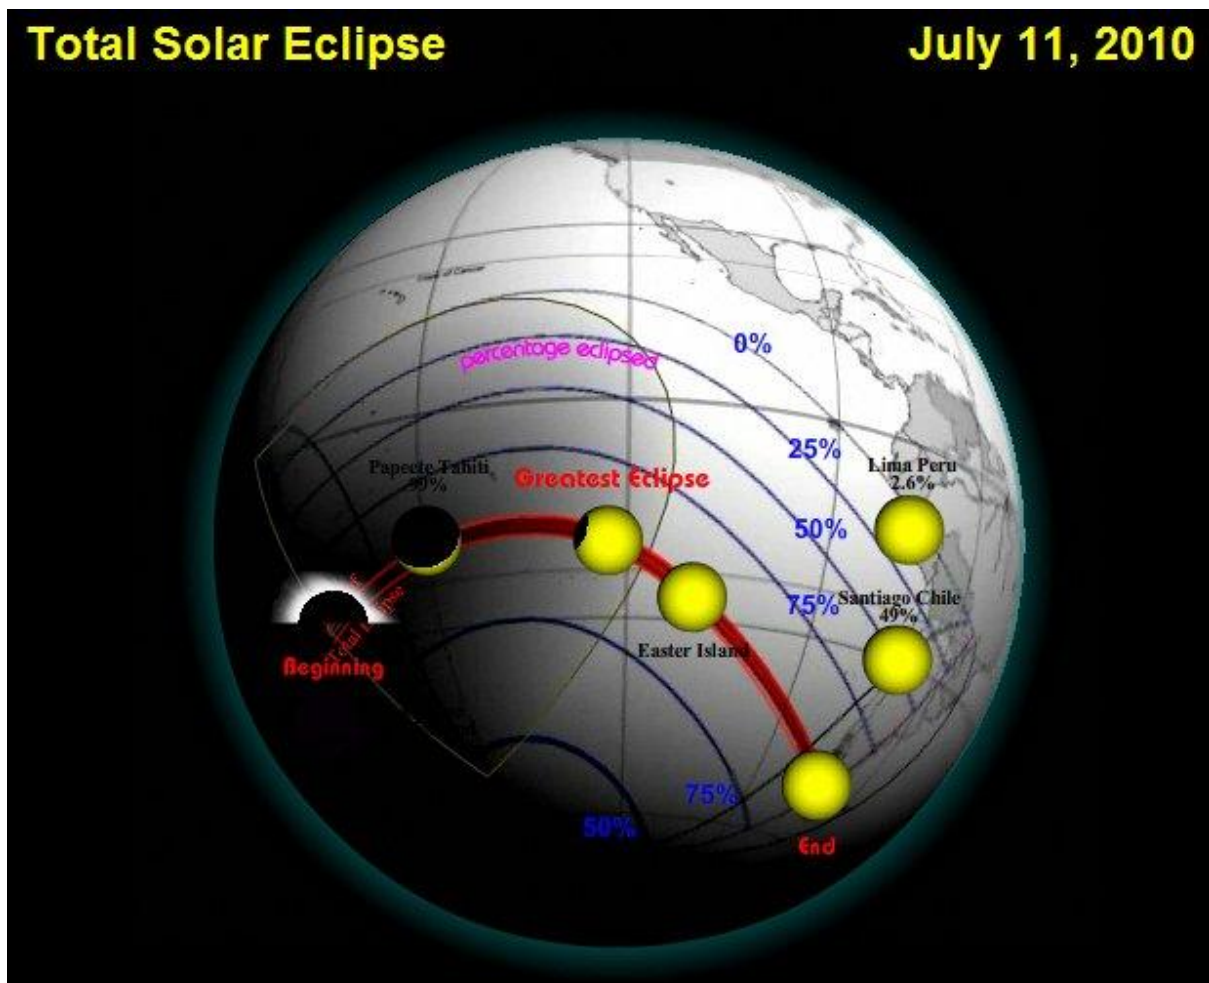

## Messages for July 11 2010 solar eclipse

July 7, 2010

Today is Wednesday, 7 July 2010 and Carolyn and I are here to take the messages in relation to the coming solar eclipse and new moon on 11 July (see this at <http://www.shadowandsubstance.com/2010%200711/SA.html> ) and Jeshua wishes to come forth first and to give his message to me, and he is here and he is saying;

*This new moon and solar eclipse are a powerful event and it begins to sound a little like a broken record as I keep saying those words as we approach each of these events, however that is the truth of the matter as these energies build up in preparation for those energies of the solstice of December 2012. These energies are building one upon another as Mother Mary has said like stair steps, each one building upon those which have gone before; and there is a slight difference in the nature of these steps and the ones you find in a stair in the sense that these steps get larger each time, though in a sense no more powerful than the energies that came with the recent solstice. The impact and the complexity of what is*

*The events beginning with the solstice and progressing through to the end of July are all events which occur within the span of the Grand Cross, and you could say this event perhaps is the event which utilises the power of the Grand Cross the most. This Grand Cross really portends great change and your astrologers have been saying this, and so this solar eclipse will bring forth new energies that will further awaken and enhance the abilities of the human being to reclaim their skills and abilities.*